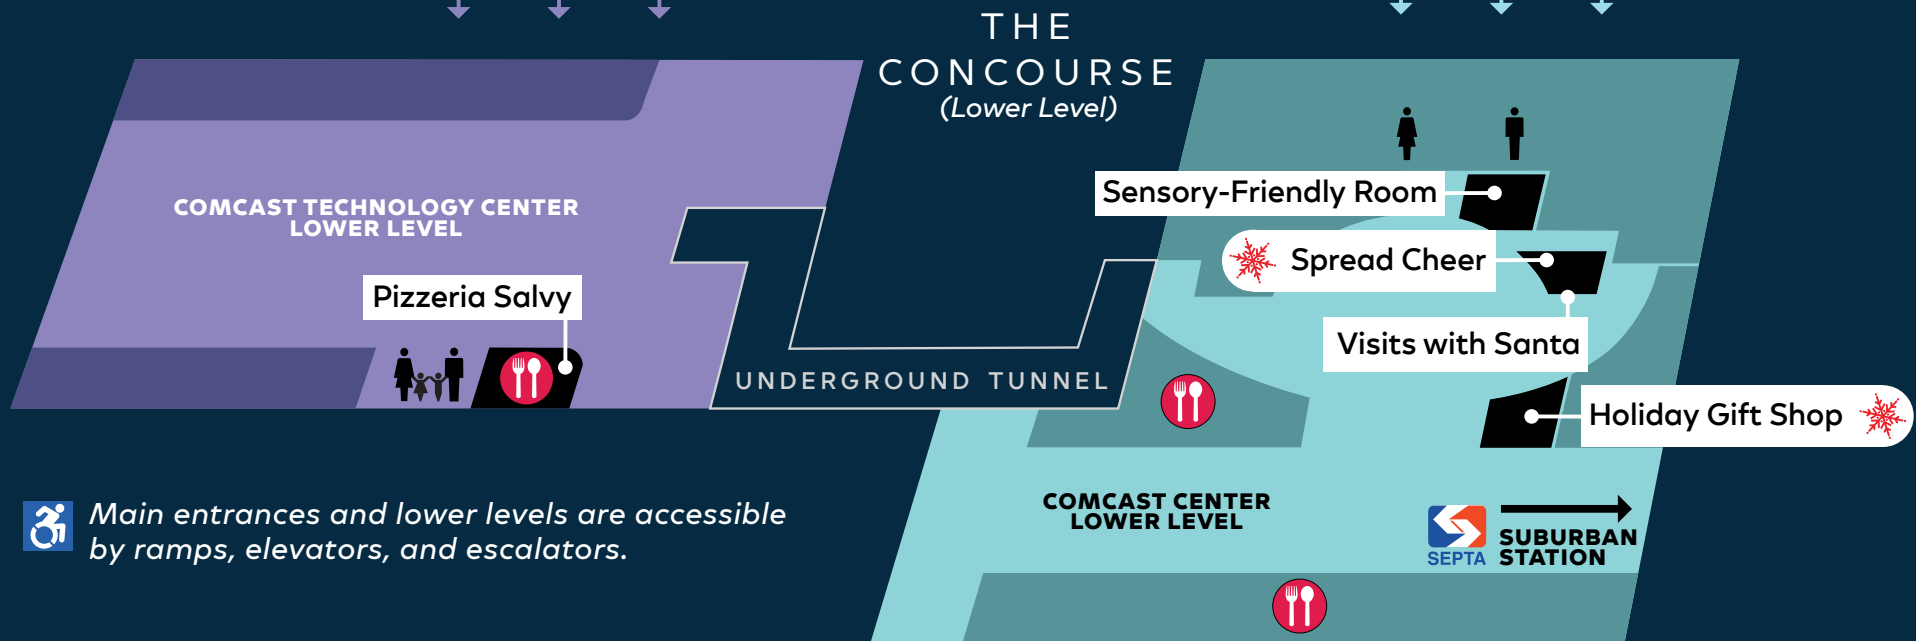

Holidays

AT THE COMCAST CENTER CAMPUS

Collect stamps as you visit holiday experiences across campus marked with ❄️ snowflakes. Present your completed Holiday Passport at **Spread Cheer** to receive a surprise!

COMCAST TECHNOLOGY CENTER 1800 Arch St. (18th and Arch)

COMCAST CENTER 1701 JFK Blvd. (17th and JFK)

❄️
"DreamWorks Shrek's Festive Flight" at The Universal Sphere™

Vernick Coffee Bar

❄️
"The Comcast Holiday Spectacular"

Café Click

Main entrances and lower levels are accessible by ramps, elevators, and escalators.